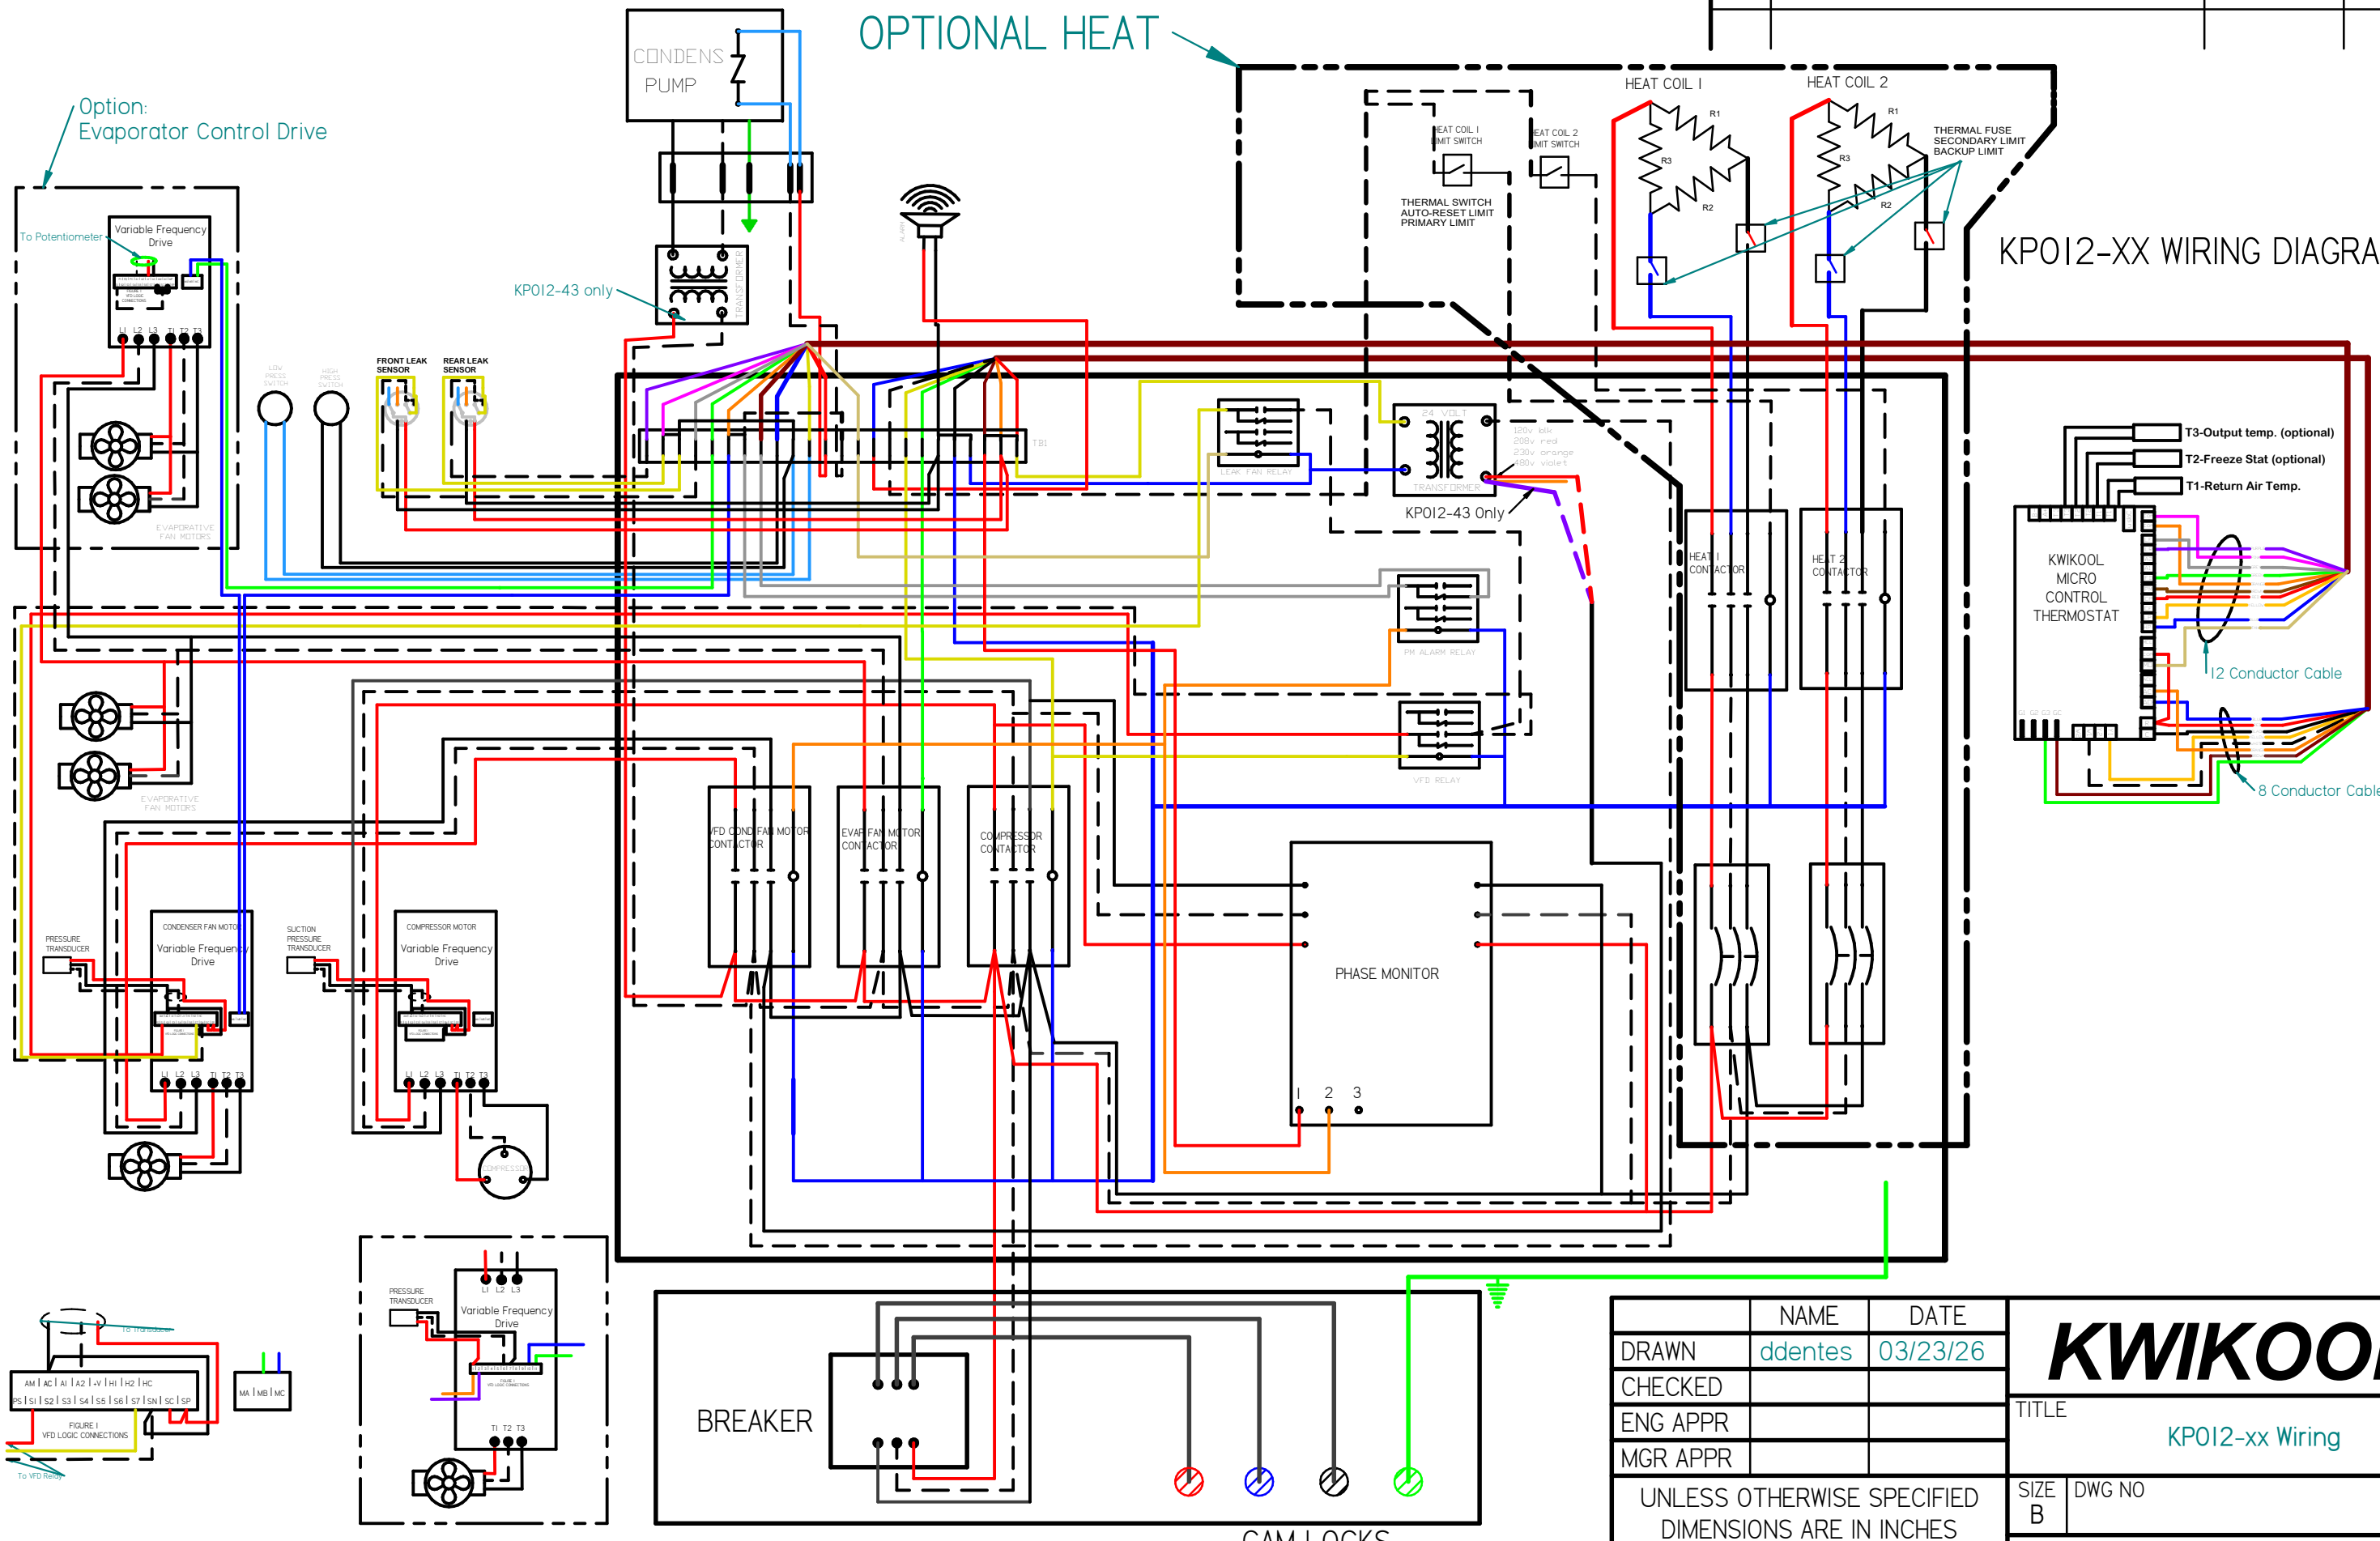

REVISION HISTORY			
REV	DESCRIPTION	DATE	APPROVED

KPO12-XX WIRING DIAGRAM

	NAME	DATE
DRAWN	ddentes	03/23/26
CHECKED		
ENG APPR		
MGR APPR		

**KWIKOOL**

TITLE  
KPO12-xx Wiring

UNLESS OTHERWISE SPECIFIED  
DIMENSIONS ARE IN INCHES  
ANGLES ±X.X°  
2 PL ±XXX 3 PL ±XXX

SIZE	DWG NO	REV
B		
SCALE:	WEIGHT:	SHEET 1 OF 2

FILE NAME: KPO12-3-wiring-tft-20260323.dwg