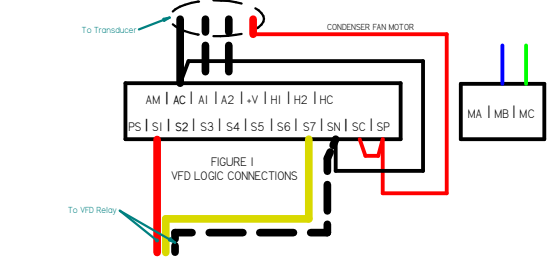

KP025-X3 WIRING DIAGRAM
20260108

REVISION HISTORY			
REV	DESCRIPTION	DATE	APPROVED

KP05-43 only

EVAPORATIVE FAN MOTORS
EVAPORATIVE FAN MOTORS

PRESSURE TRANSDUCERS
CONDENSER FAN MOTOR
Variable Frequency Drive

NAME	ddentes	DATE	02/11/26	KWIKOOL	
DRAWN					
CHECKED					
ENG APPR					
MGR APPR				TITLE	KP025-xx Wiring
UNLESS OTHERWISE SPECIFIED DIMENSIONS ARE IN INCHES ANGLES ±X.X° 2 PL ±X.XX 3 PL ±X.XXX				SIZE	B
				DWG NO	
				REV	
				FILE NAME:	KP025-3-wiring-20260211.dft
				SCALE:	
				WEIGHT:	
					SHEET 1 OF 2