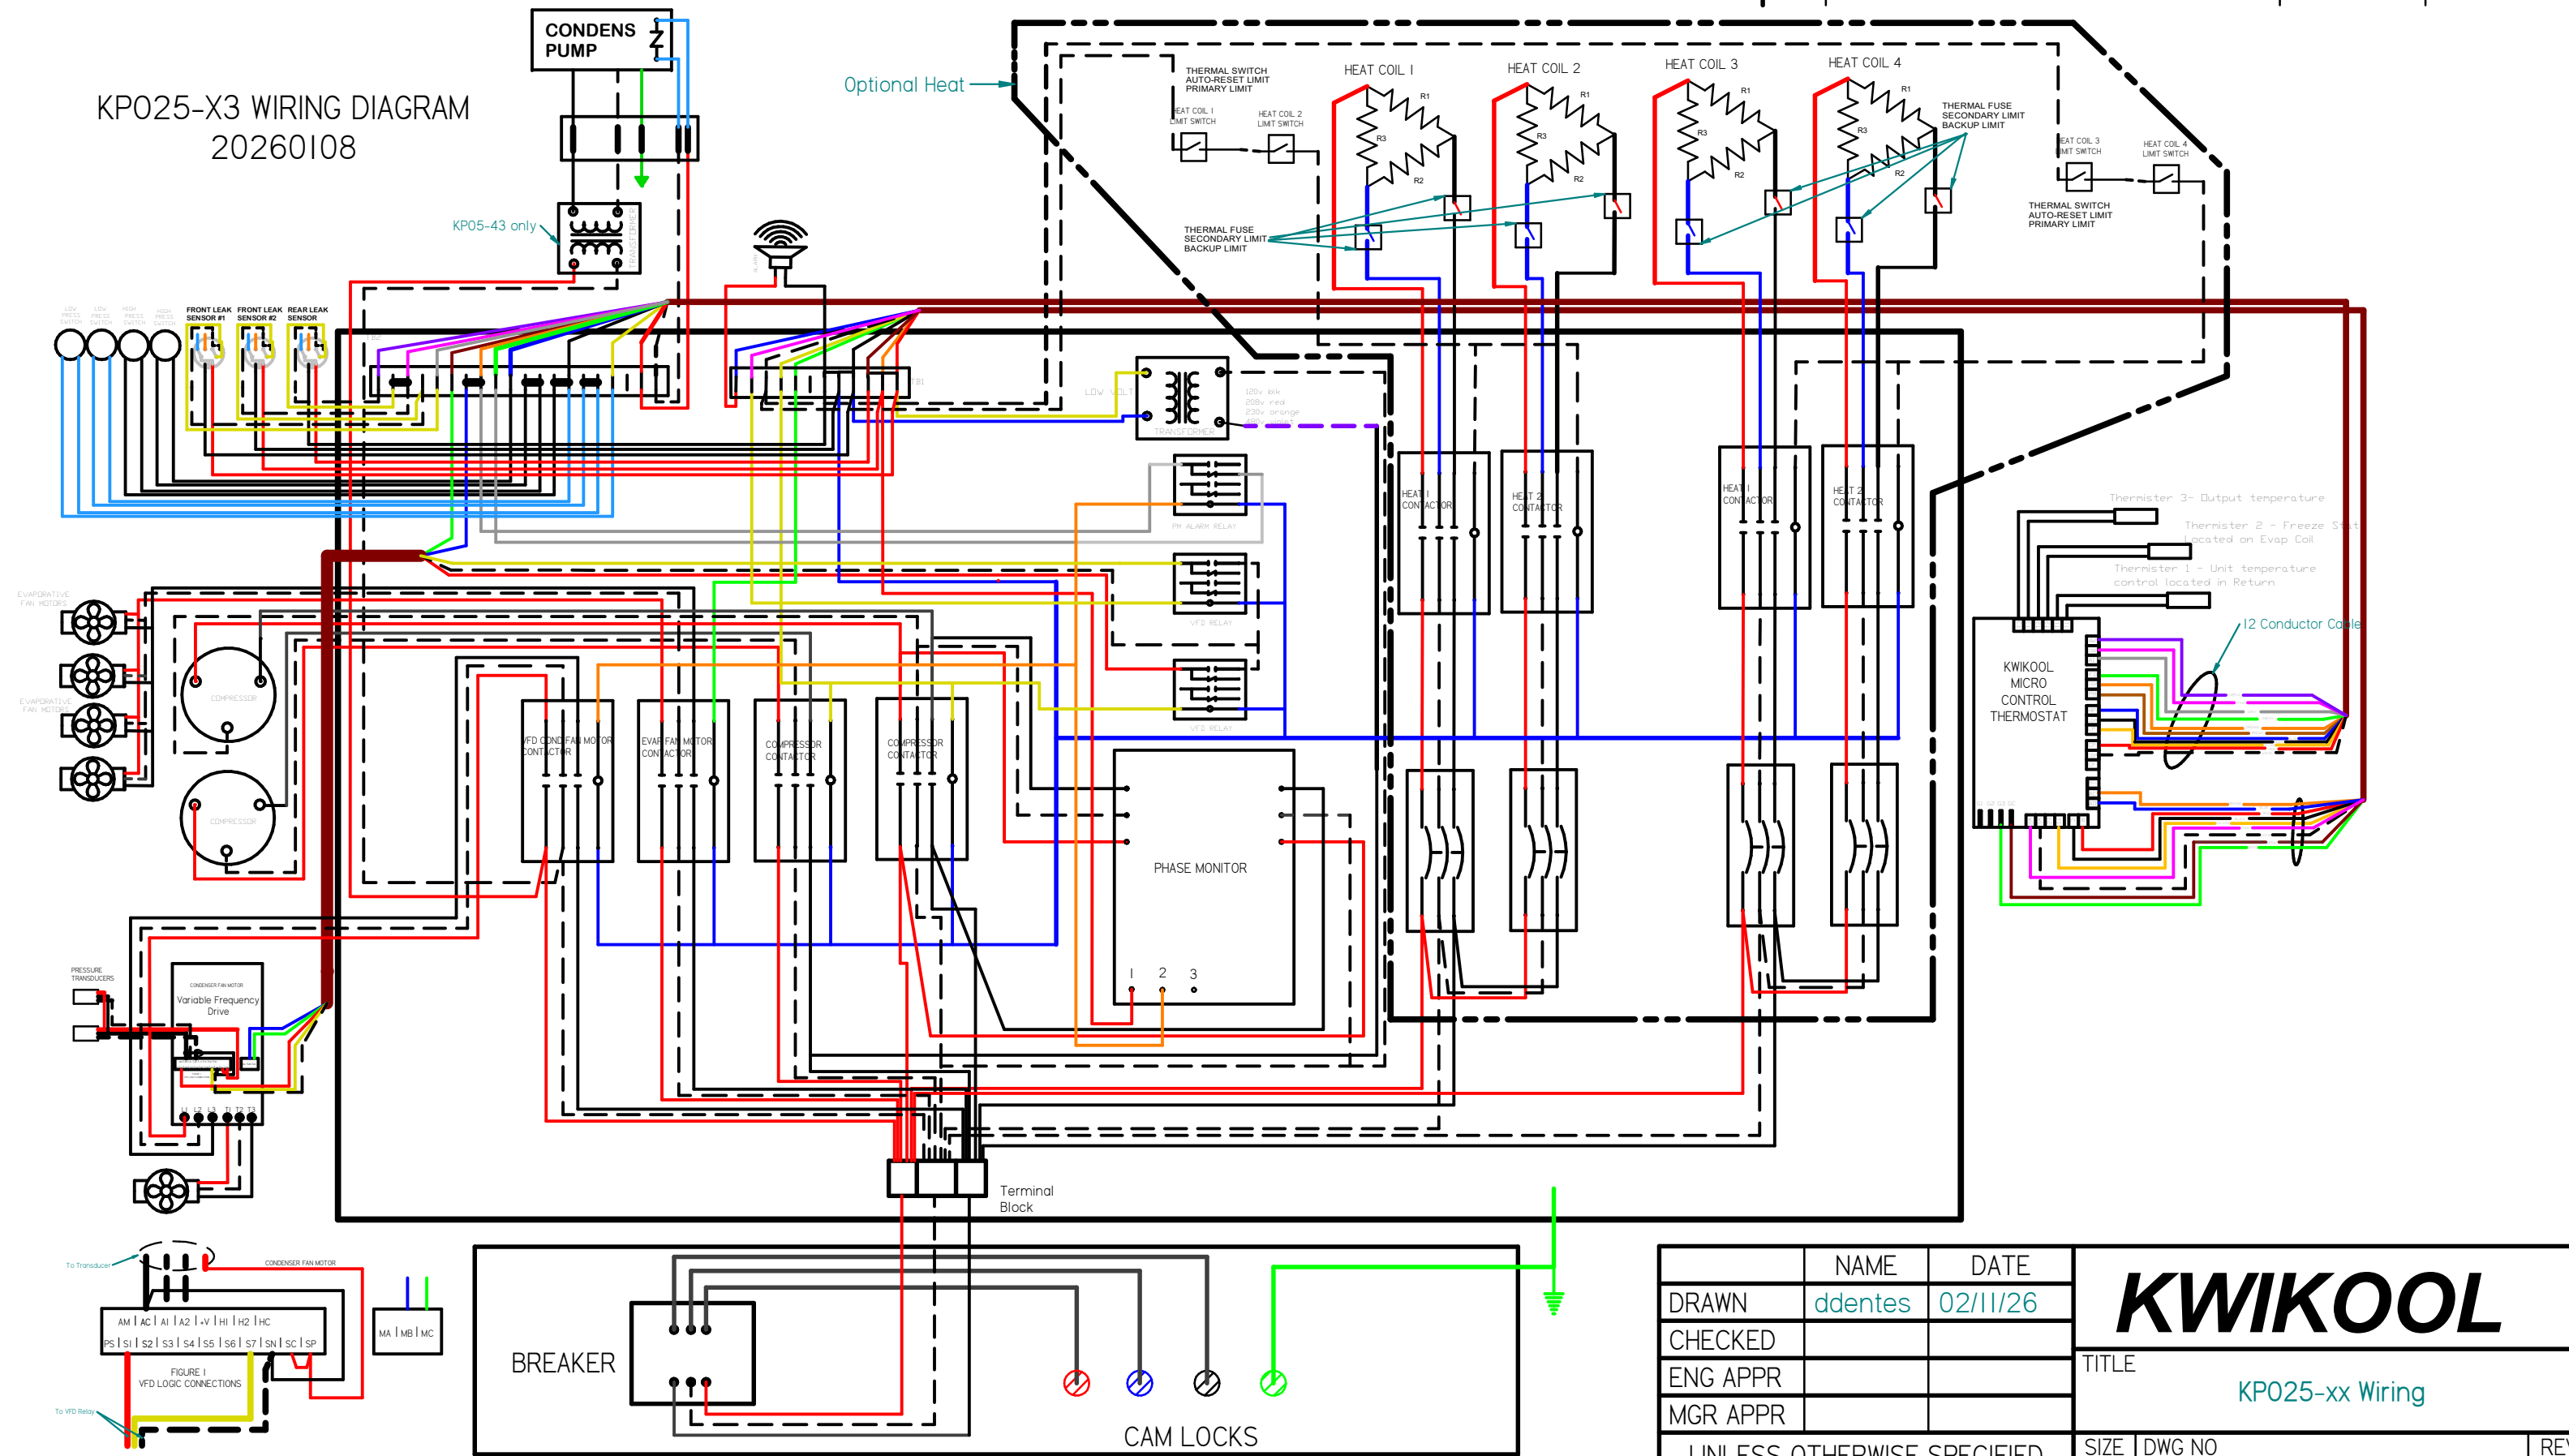

KP025-X3 WIRING DIAGRAM
20260108

REVISION HISTORY			
REV	DESCRIPTION	DATE	APPROVED

KP05-43 only

EVAPORATIVE FAN MOTORS
EVAPORATIVE FAN MOTORS

PRESSURE TRANSDUCERS
CONDENSER FAN MOTOR
Variable Frequency Drive

NAME	ddentes	DATE	02/11/26	KWIKOOL	
DRAWN					
CHECKED					
ENG APPR					
MGR APPR				TITLE	KP025-xx Wiring
UNLESS OTHERWISE SPECIFIED DIMENSIONS ARE IN INCHES ANGLES ±X.X° 2 PL ±X.XX 3 PL ±X.XXX				SIZE	B
				DWG NO	
				REV	
				FILE NAME:	KP025-3-wiring-20260211.dft
				SCALE:	
				WEIGHT:	
					SHEET 1 OF 2