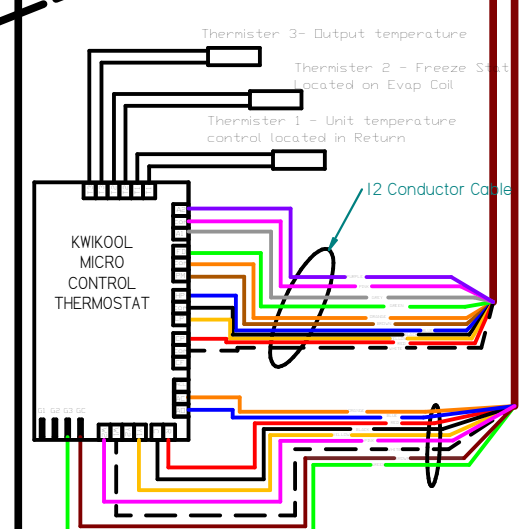

KP025-X3 WIRING DIAGRAM
20260108

REVISION HISTORY			
REV	DESCRIPTION	DATE	APPROVED

KP05-43 only

EVAPORATIVE FAN MOTORS
EVAPORATIVE FAN MOTORS

PRESSURE TRANSDUCERS
CONDENSER FAN MOTOR
Variable Frequency Drive

NAME	ddentes	DATE	02/11/26	KWIKOOL	
DRAWN					
CHECKED					
ENG APPR					
MGR APPR				TITLE	KP025-xx Wiring
UNLESS OTHERWISE SPECIFIED DIMENSIONS ARE IN INCHES ANGLES ±X.X° 2 PL ±X.XX 3 PL ±X.XXX				SIZE	B
				DWG NO	
				REV	
				FILE NAME:	KP025-3-wiring-20260211.dft
				SCALE:	
				WEIGHT:	
					SHEET 1 OF 2