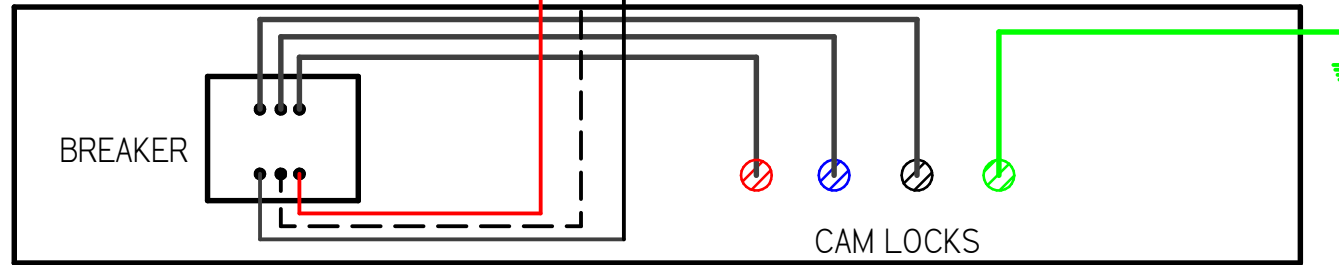

KP025-X3 WIRING DIAGRAM
20260108

REVISION HISTORY			
REV	DESCRIPTION	DATE	APPROVED

KP05-43 only

EVAPORATIVE FAN MOTORS
EVAPORATIVE FAN MOTORS

PRESSURE TRANSDUCERS
CONDENSER FAN MOTOR
Variable Frequency Drive