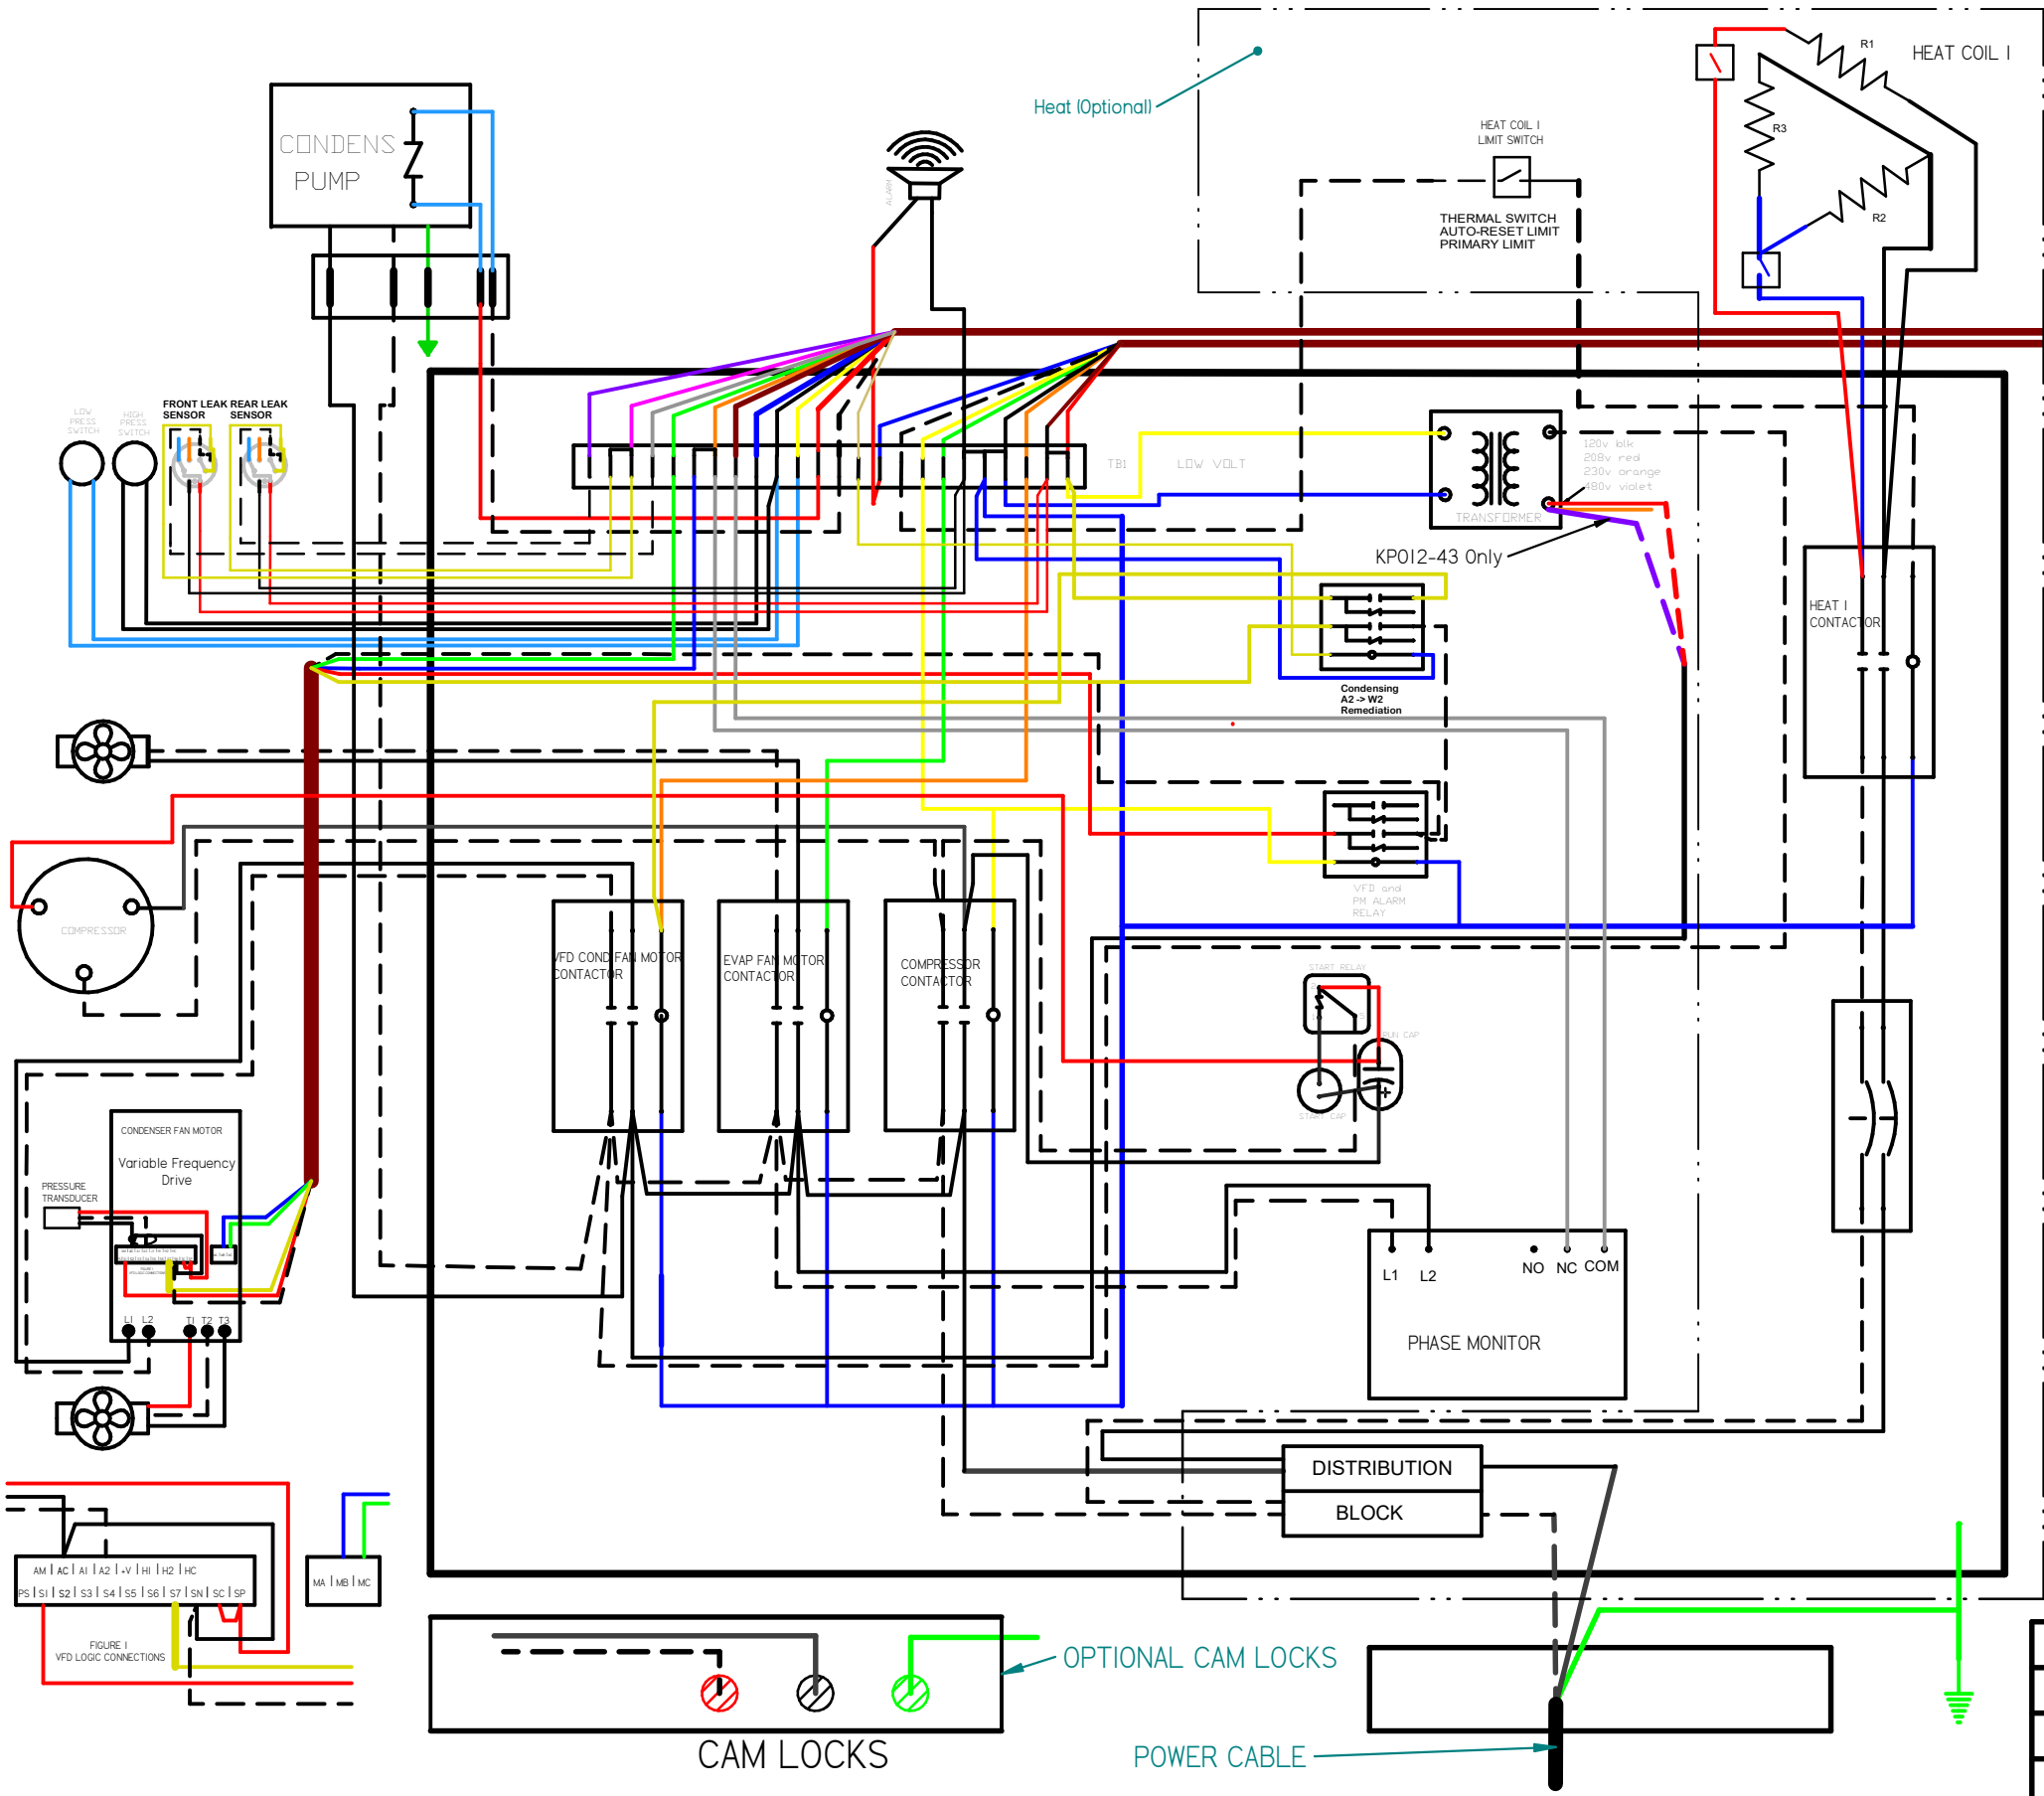

REVISION HISTORY

REV	DESCRIPTION	DATE	APPROVED
-----	-------------	------	----------

KP05-21 WIRING DIAGRAM  
12-23-2025

NAME	DATE	KWIKOOL	
DRAWN	ddentes	TITLE	
CHECKED		KP05-21 Wiring Diagram	
ENG APPR		SIZE	DWG NO
MGR APPR		B	REV
UNLESS OTHERWISE SPECIFIED DIMENSIONS ARE IN INCHES ANGLES ±XX° 2 PL ±X.XX 3 PL ±X.XXX		FILE NAME: KP05-21-3-wiring-20251223.dft	
		SCALE:	WEIGHT:
		SHEET 1 OF 2	