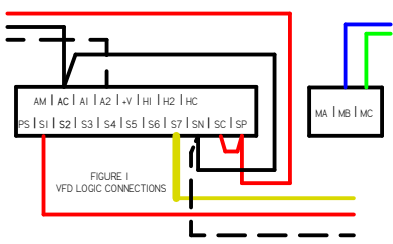

REVISION HISTORY

REV	DESCRIPTION	DATE	APPROVED
-----	-------------	------	----------

KP05-21 WIRING DIAGRAM  
12-23-2025

NAME	DATE	KWIKOOL	
DRAWN	ddentes	TITLE	
CHECKED		KP05-21 Wiring Diagram	
ENG APPR		SIZE	DWG NO
MGR APPR		B	REV
UNLESS OTHERWISE SPECIFIED DIMENSIONS ARE IN INCHES ANGLES ±XX° 2 PL ±X.XX 3 PL ±X.XXX		FILE NAME: KP05-21-3-wiring-20251223.dft	
		SCALE:	WEIGHT:
		SHEET 1 OF 2	