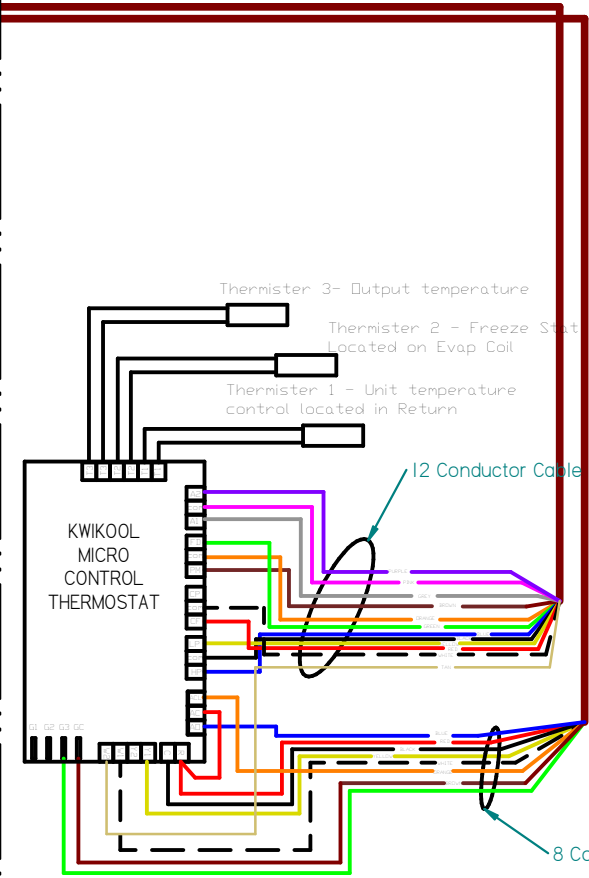

REVISION HISTORY

REV	DESCRIPTION	DATE	APPROVED
-----	-------------	------	----------

KP05-21 WIRING DIAGRAM  
12-23-2025

NAME	DATE	KWIKOOL	
DRAWN	ddentes	TITLE	
CHECKED		KP05-21 Wiring Diagram	
ENG APPR		SIZE	DWG NO
MGR APPR		B	REV
UNLESS OTHERWISE SPECIFIED DIMENSIONS ARE IN INCHES ANGLES ±XX° 2 PL ±X.XX 3 PL ±X.XXX		FILE NAME: KP05-21-3-wiring-20251223.dft	
		SCALE:	WEIGHT:
		SHEET 1 OF 2	