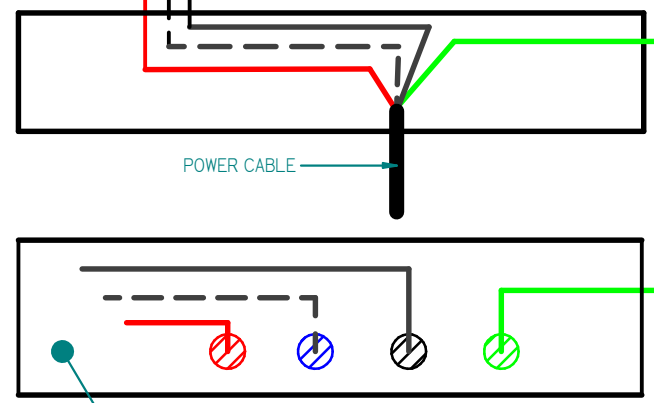

KP05-X3-3 WIRING DIAGRAM 10-01-25

REVISION HISTORY			
REV	DESCRIPTION	DATE	APPROVED

	NAME	DATE
DRAWN	ddentes	02/11/26
CHECKED		
ENG APPR		
MGR APPR		

UNLESS OTHERWISE SPECIFIED
DIMENSIONS ARE IN INCHES
ANGLES ±XX°
2 PL ±XXX 3 PL ±XXX