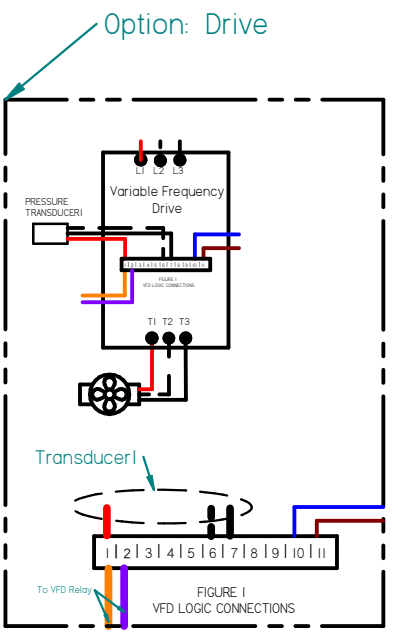

KP05-X3-3 WIRING DIAGRAM 10-01-25

REVISION HISTORY			
REV	DESCRIPTION	DATE	APPROVED

	NAME	DATE
DRAWN	ddentes	02/11/26
CHECKED		
ENG APPR		
MGR APPR		

UNLESS OTHERWISE SPECIFIED
DIMENSIONS ARE IN INCHES
ANGLES ±XX°
2 PL ±XXX 3 PL ±XXX

KWIKOOL

TITLE: KP05-x3-3 Wiring

SIZE B	DWG NO	REV
FILE NAME:	KP05-x3-3-Wiring-20260211.dft	
SCALE:	WEIGHT:	SHEET 1 OF 1