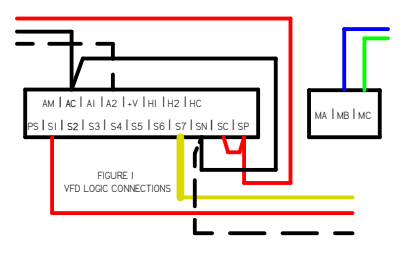

KP05-X3-3 WIRING DIAGRAM 10-01-25

REVISION HISTORY			
REV	DESCRIPTION	DATE	APPROVED

	NAME	DATE
DRAWN	ddentes	02/11/26
CHECKED		
ENG APPR		
MGR APPR		

UNLESS OTHERWISE SPECIFIED
DIMENSIONS ARE IN INCHES
ANGLES ±XX°
2 PL ±XXX 3 PL ±XXX

KWIKOOL

TITLE: KP05-x3-3 Wiring

SIZE B	DWG NO	REV
FILE NAME:	KP05-x3-3-Wiring-20260211.dft	
SCALE:	WEIGHT:	SHEET 1 OF 1