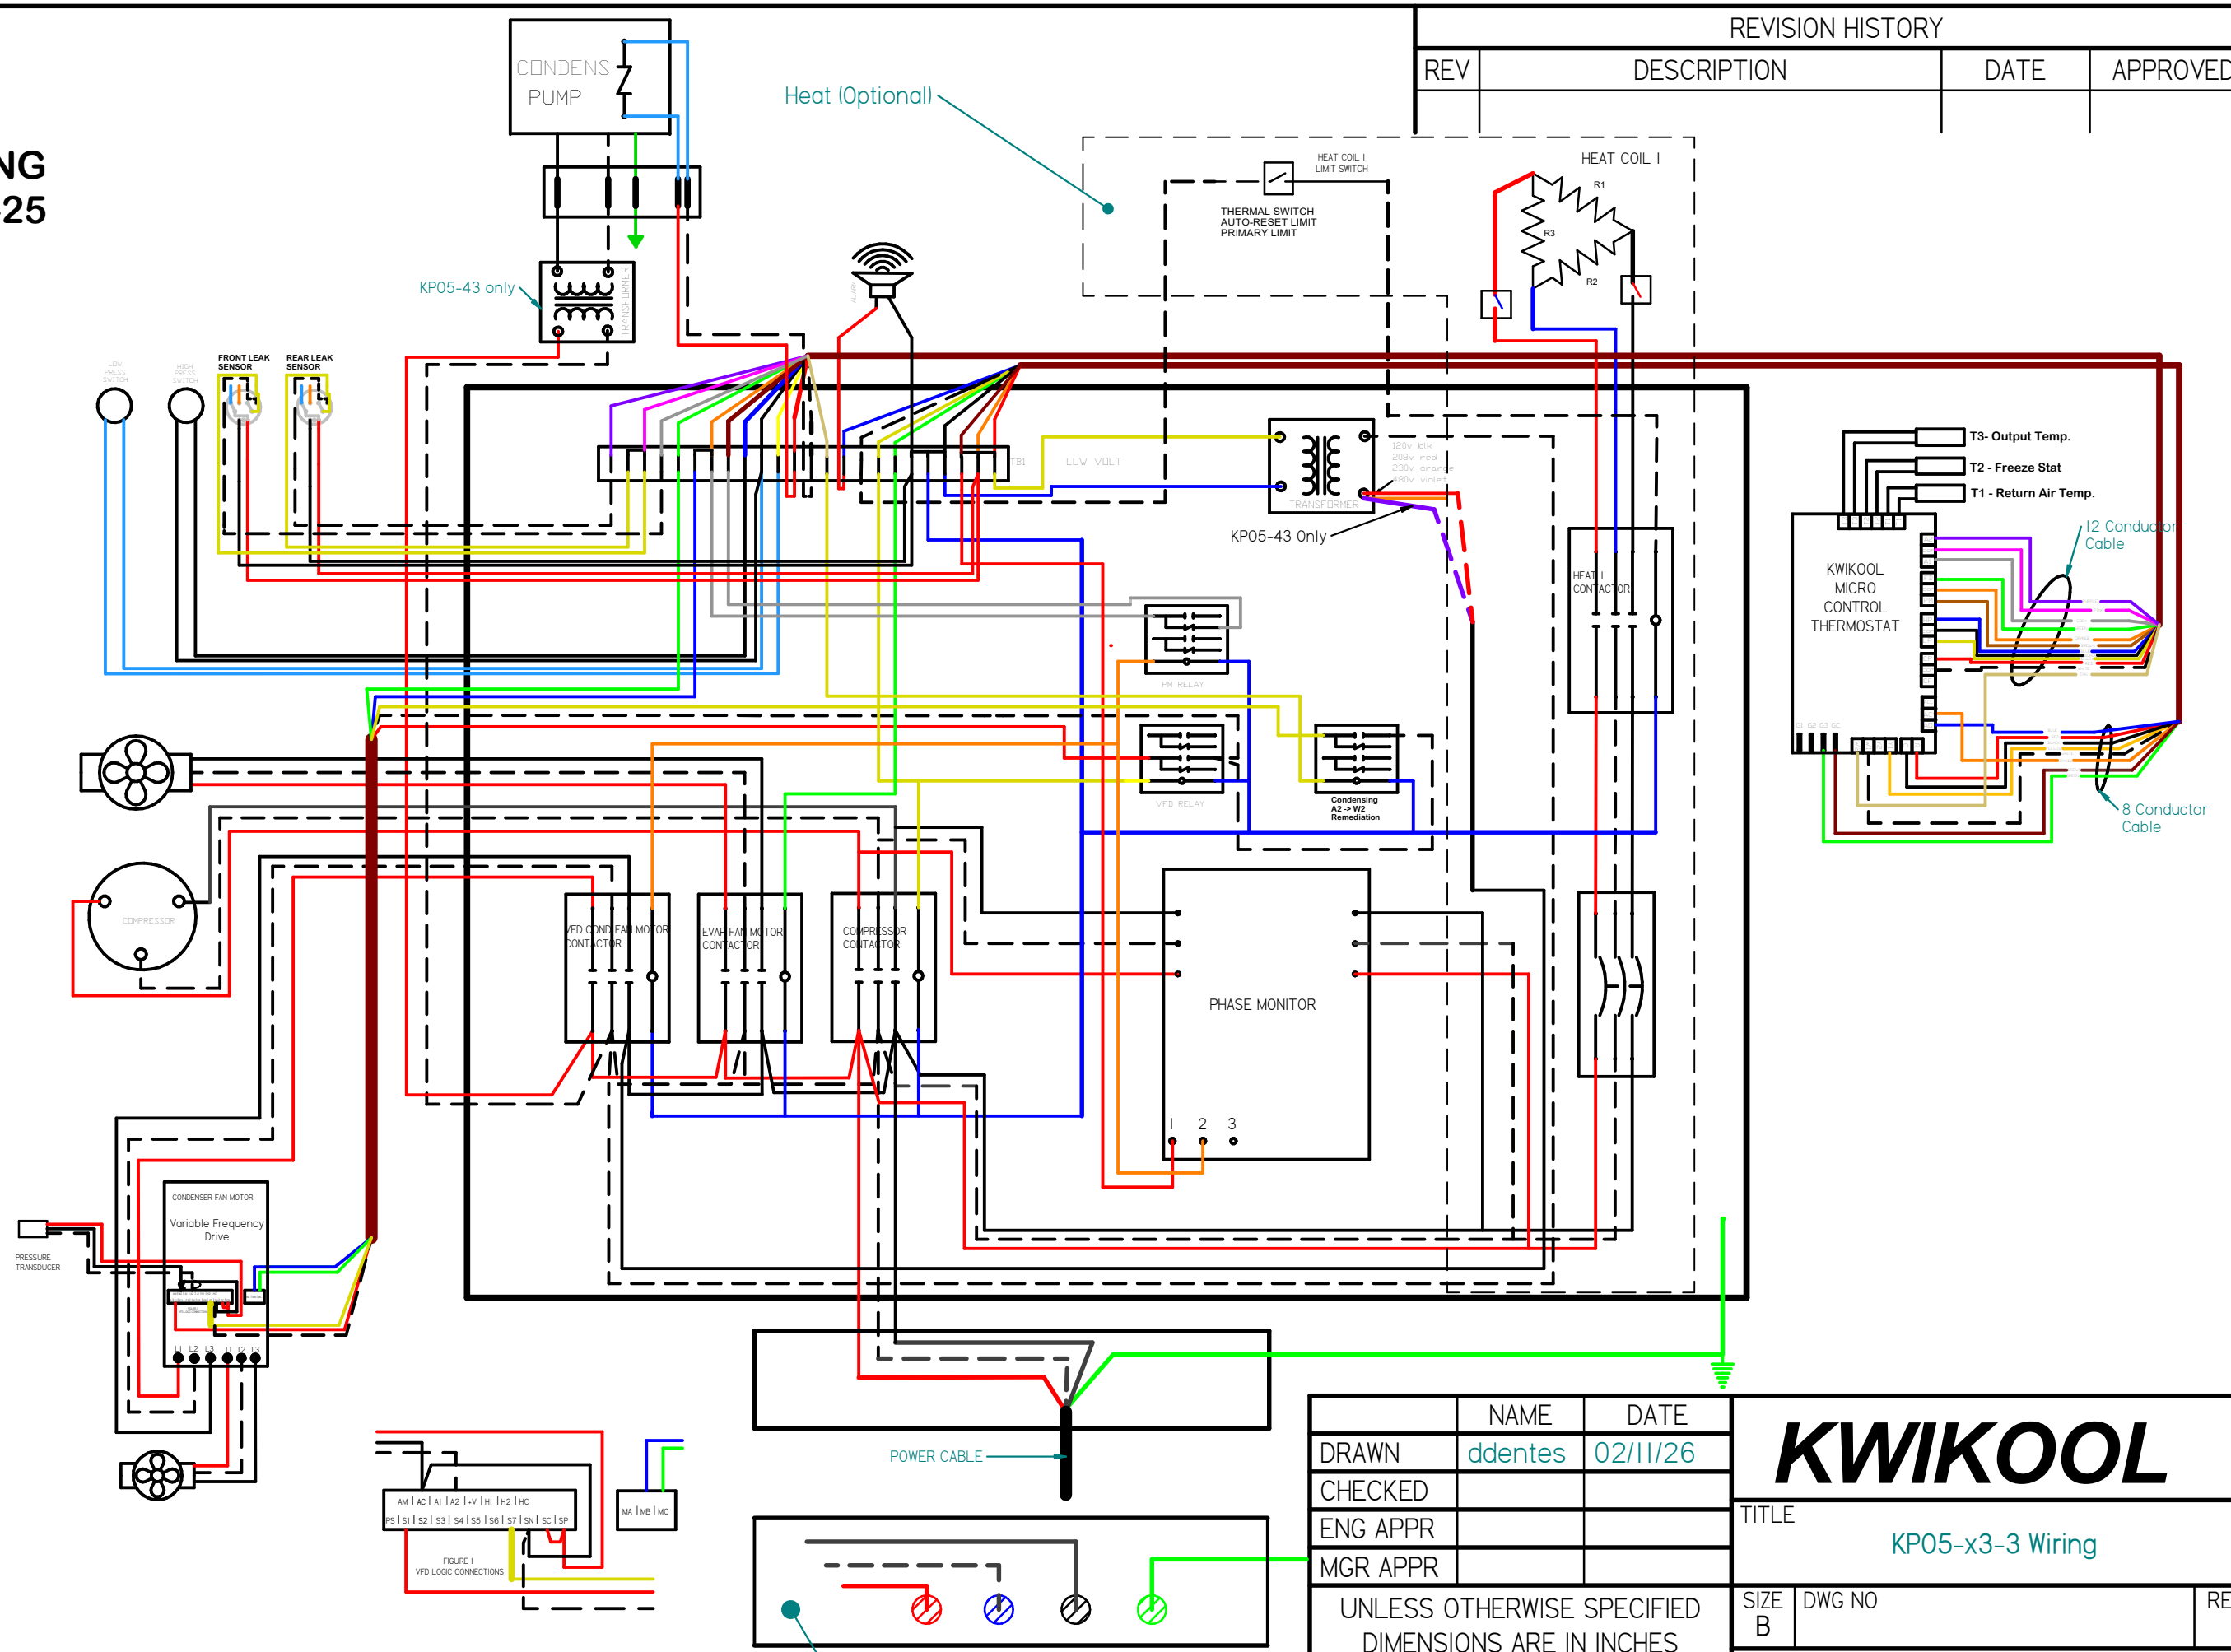

KP05-X3-3 WIRING DIAGRAM 10-01-25

REVISION HISTORY			
REV	DESCRIPTION	DATE	APPROVED

	NAME	DATE
DRAWN	ddentes	02/11/26
CHECKED		
ENG APPR		
MGR APPR		

UNLESS OTHERWISE SPECIFIED
DIMENSIONS ARE IN INCHES
ANGLES ±XX°
2 PL ±XXX 3 PL ±XXX

KWIKOOL

TITLE: KP05-x3-3 Wiring

SIZE B	DWG NO	REV
FILE NAME:	KP05-x3-3-Wiring-20260211.dft	
SCALE:	WEIGHT:	SHEET 1 OF 1