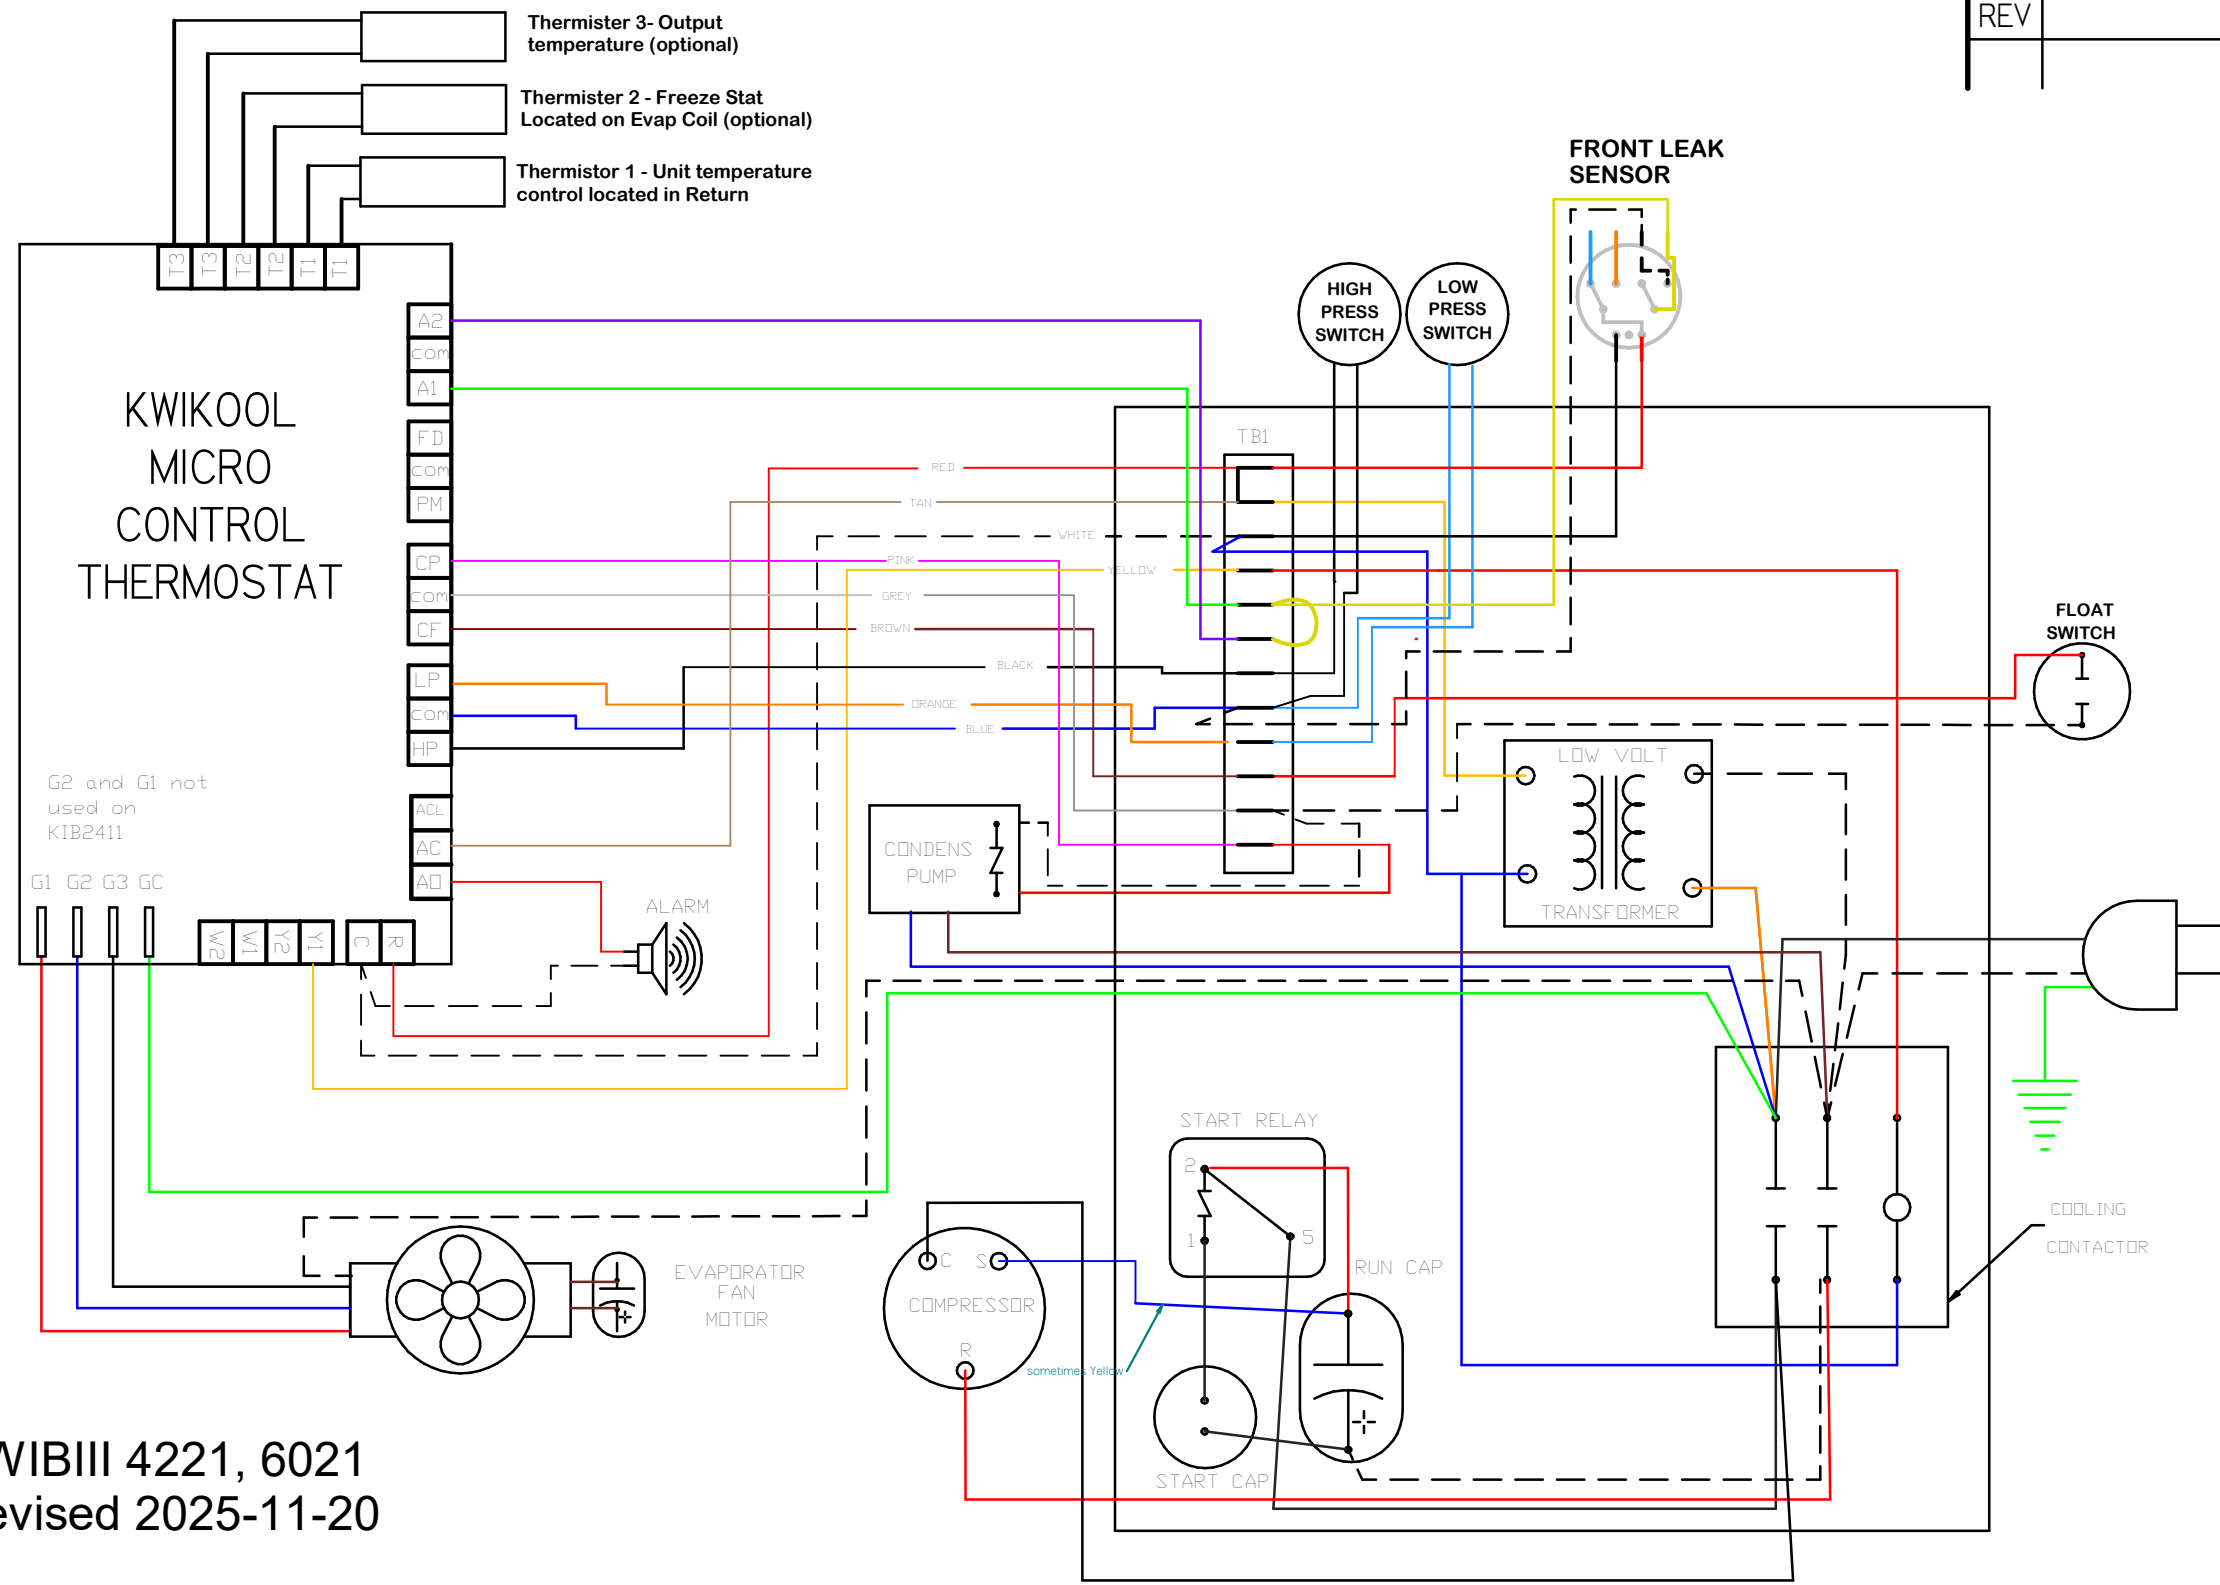

REVISION HISTORY			
REV	DESCRIPTION	DATE	APPROVED

KWIBIII 4221, 6021
Revised 2025-11-20

	NAME	DATE	KWIKOOL	
DRAWN	ddentes	11/20/25		
CHECKED			TITLE	
ENG APPR			KWIBXX21-3 Wiring 2025-07-22	
MGR APPR			SIZE	DWG NO
UNLESS OTHERWISE SPECIFIED DIMENSIONS ARE IN INCHES ANGLES ±XX° 2 PL ±X.XX 3 PL ±X.XXX			B	
			FILE NAME:	KWIBIII-4221-6021-Wiring-20251120.dft
			SCALE:	
			WEIGHT:	
			SHEET 1 OF 1	