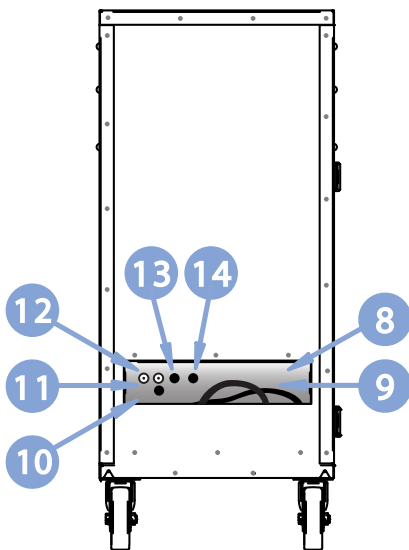

1) Vent Control	8) Storage Pocket
2) Cold Air Return	9) Power Cord
3) Access Door	10) Condensate Alarm Jack
4) KoolPad Digital Control	11) Condensate Nipple
5) Cold Air Supply	12) H.P. Reset Switch
6) Condenser Air Inlet	13) Low Pressure Service Port
7) Condenser Air Outlet	14) High Pressure Service Port