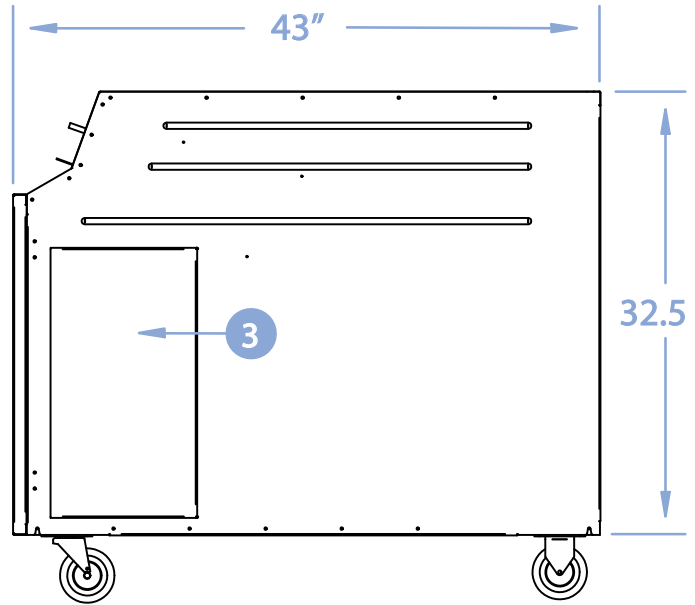

1) Vent Control	8) Storage Pocket
2) Cold Air Return	9) Power Cord
3) Access Door	10) Condensate Alarm Jack
4) KoolPad Digital Control	11) Condensate Nipple
5) Cold Air Supply	12) H.P. Reset Switch
6) Condenser Air Inlet	13) Low Pressure Service Port
7) Condenser Air Outlet	14) High Pressure Service Port