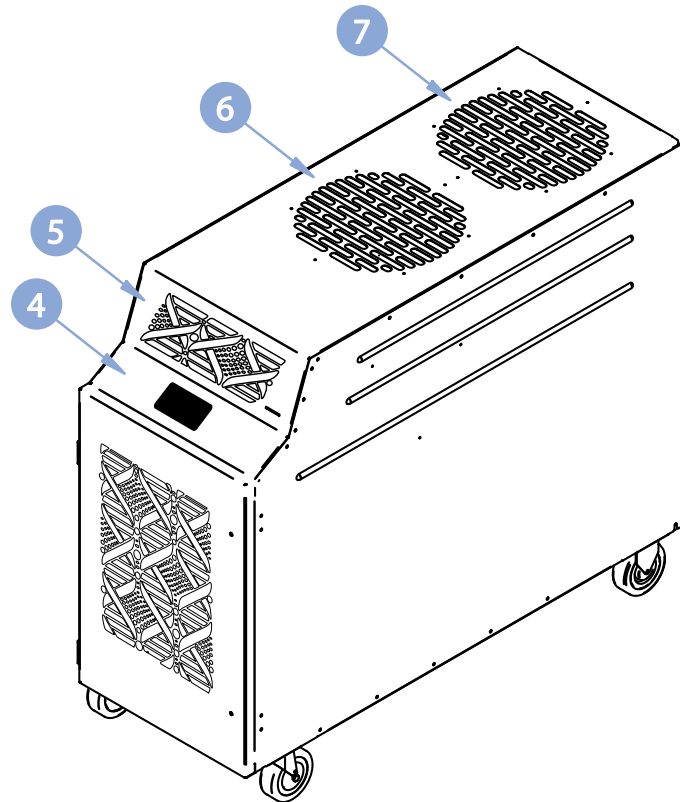

1) Vent Control	8) Storage Pocket
2) Cold Air Return	9) Power Cord
3) Access Door	10) Condensate Alarm Jack
4) KoolPad Digital Control	11) Condensate Nipple
5) Cold Air Supply	12) H.P. Reset Switch
6) Condenser Air Inlet	13) Low Pressure Service Port
7) Condenser Air Outlet	14) High Pressure Service Port