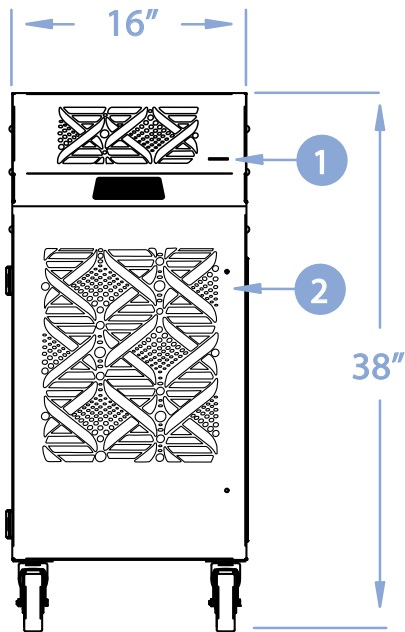

1) Vent Control	8) Storage Pocket
2) Cold Air Return	9) Power Cord
3) Access Door	10) Condensate Alarm Jack
4) KoolPad Digital Control	11) Condensate Nipple
5) Cold Air Supply	12) H.P. Reset Switch
6) Condenser Air Inlet	13) Low Pressure Service Port
7) Condenser Air Outlet	14) High Pressure Service Port