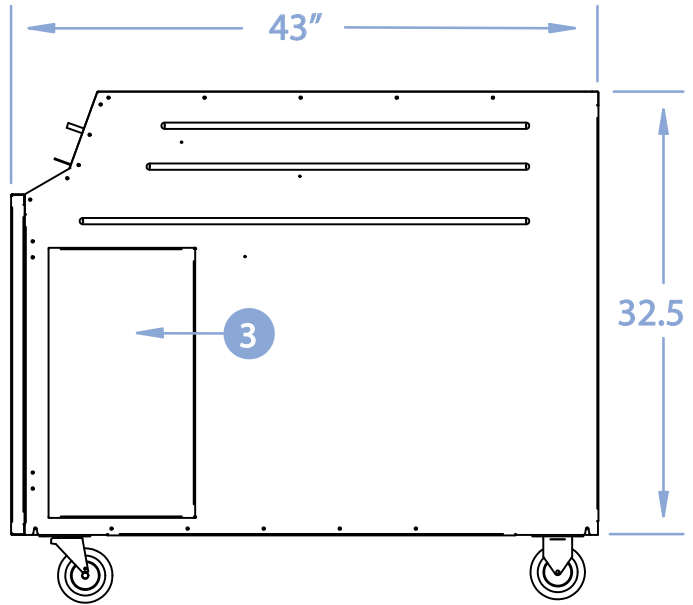

1) Vent Control	8) Storage Pocket
2) Cold Air Return	9) Power Cord
3) Access Door	10) Condensate Alarm Jack
4) KoolPad Digital Control	11) Condensate Nipple
5) Cold Air Supply	12) H.P. Reset Switch
6) Condenser Air Inlet	13) Low Pressure Service Port
7) Condenser Air Outlet	14) High Pressure Service Port