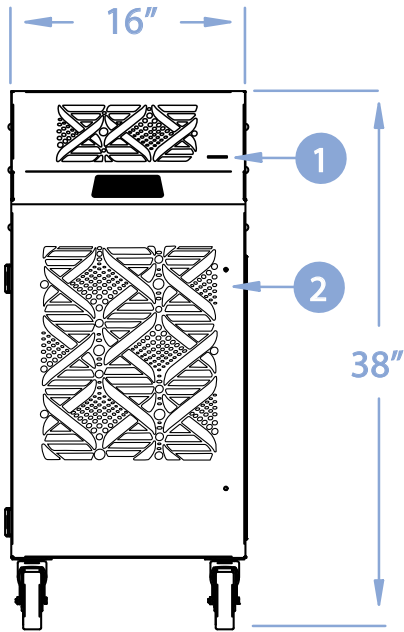

1) Vent Control	8) Storage Pocket
2) Cold Air Return	9) Power Cord
3) Access Door	10) Condensate Alarm Jack
4) KoolPad Digital Control	11) Condensate Nipple
5) Cold Air Supply	12) H.P. Reset Switch
6) Condenser Air Inlet	13) Low Pressure Service Port
7) Condenser Air Outlet	14) High Pressure Service Port