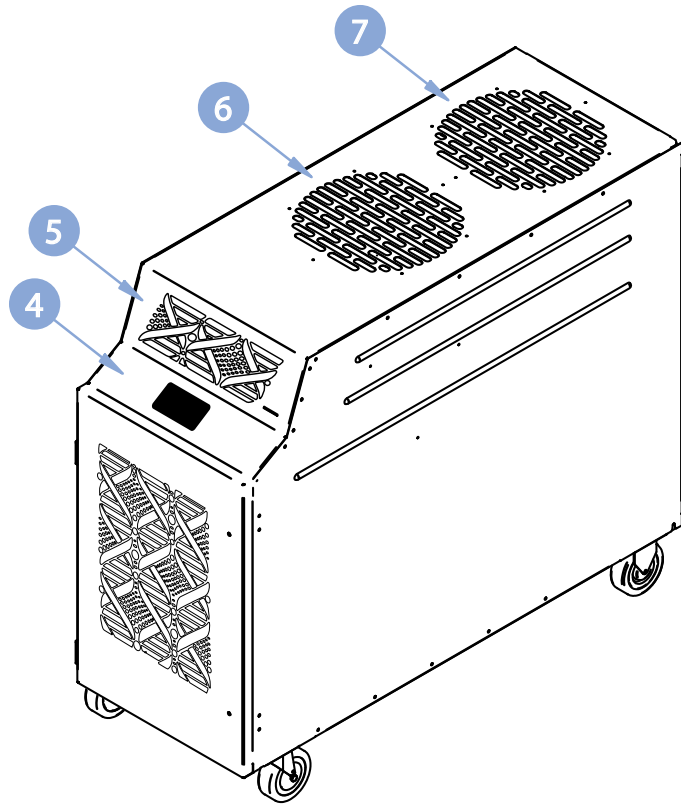

1) Vent Control	8) Storage Pocket
2) Cold Air Return	9) Power Cord
3) Access Door	10) Condensate Alarm Jack
4) KoolPad Digital Control	11) Condensate Nipple
5) Cold Air Supply	12) H.P. Reset Switch
6) Condenser Air Inlet	13) Low Pressure Service Port
7) Condenser Air Outlet	14) High Pressure Service Port