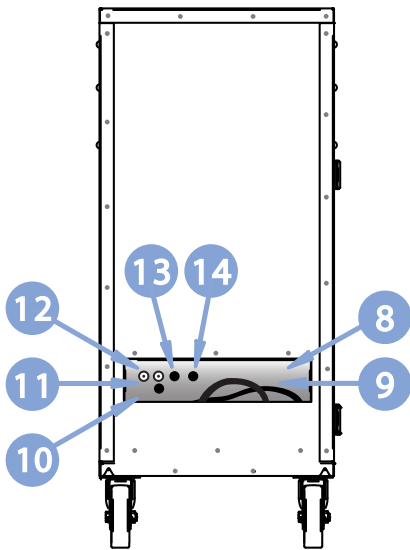

1) Vent Control	8) Storage Pocket
2) Cold Air Return	9) Power Cord
3) Access Door	10) Condensate Alarm Jack
4) KoolPad Digital Control	11) Condensate Nipple
5) Cold Air Supply	12) H.P. Reset Switch
6) Condenser Air Inlet	13) Low Pressure Service Port
7) Condenser Air Outlet	14) High Pressure Service Port